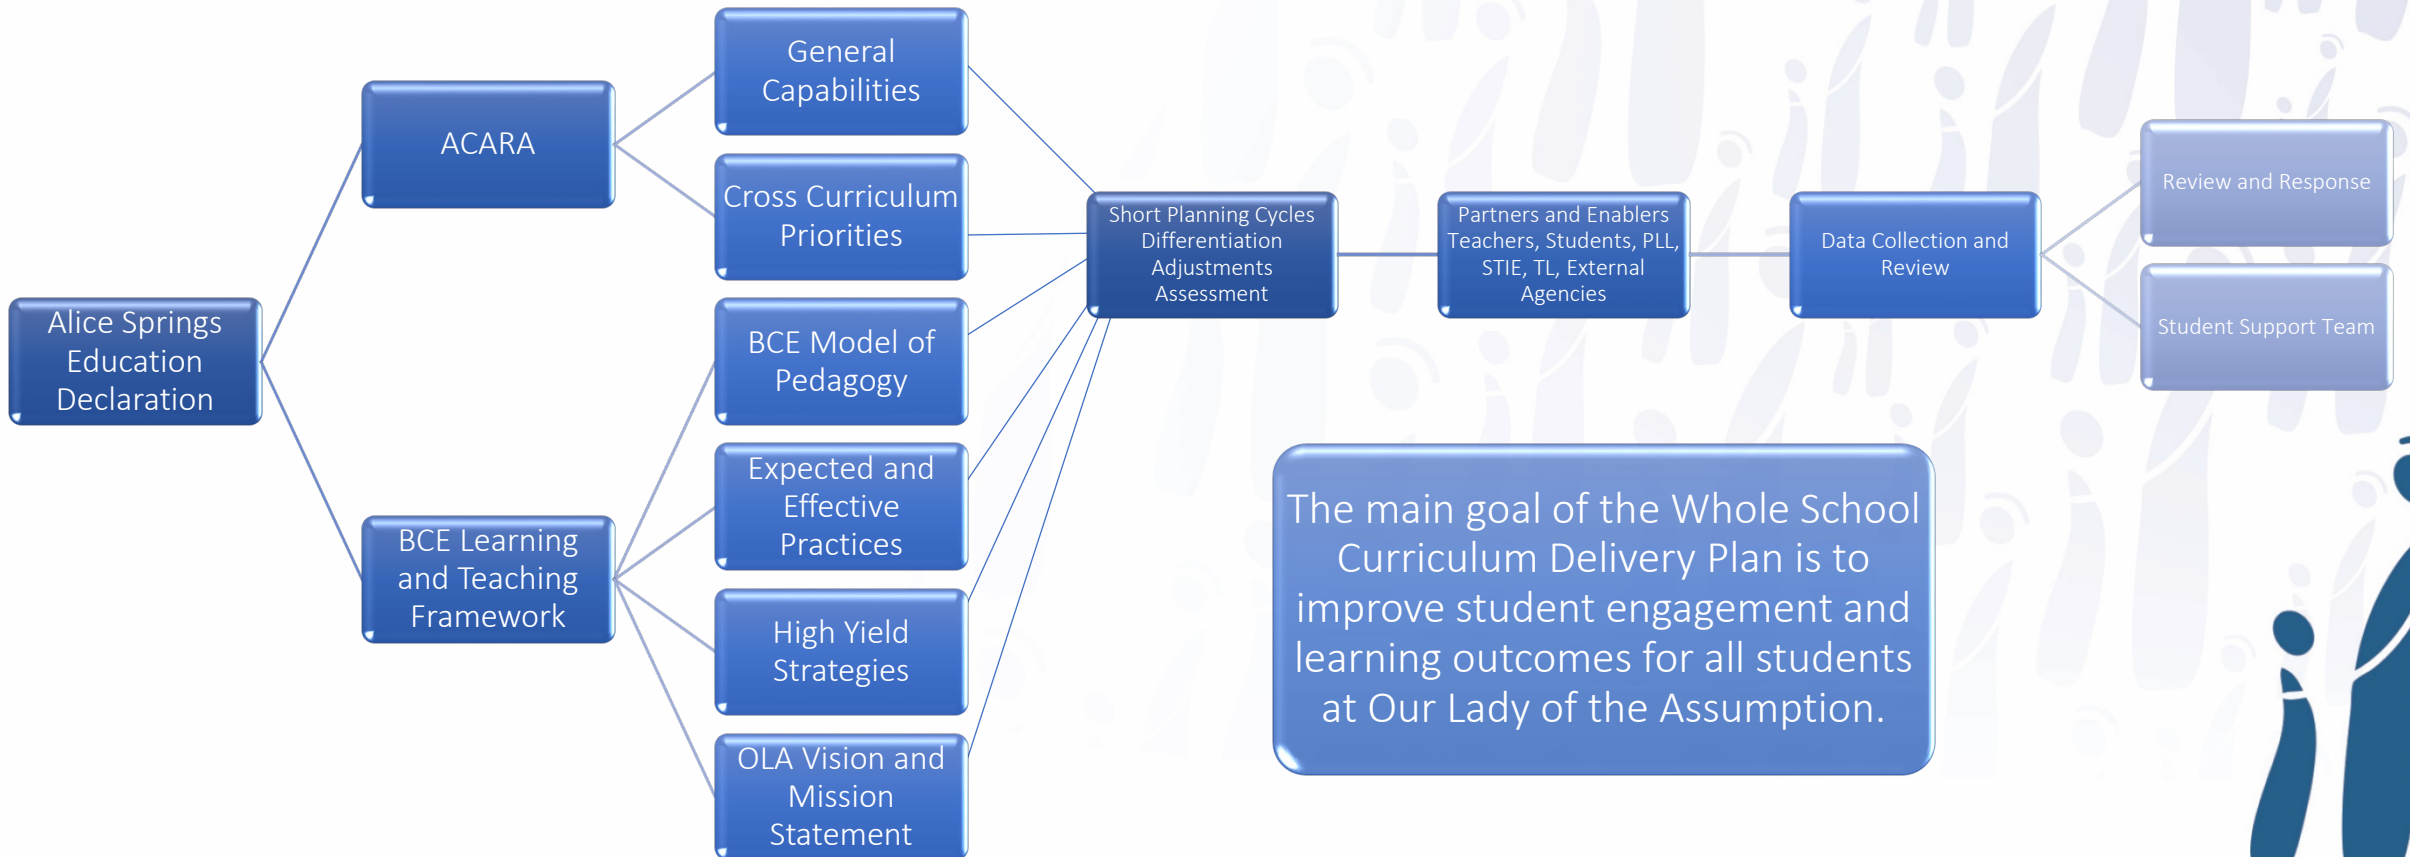

# Whole School Curriculum Delivery Plan

The main goal of the Whole School Curriculum Delivery Plan is to improve student engagement and learning outcomes for all students at Our Lady of the Assumption.